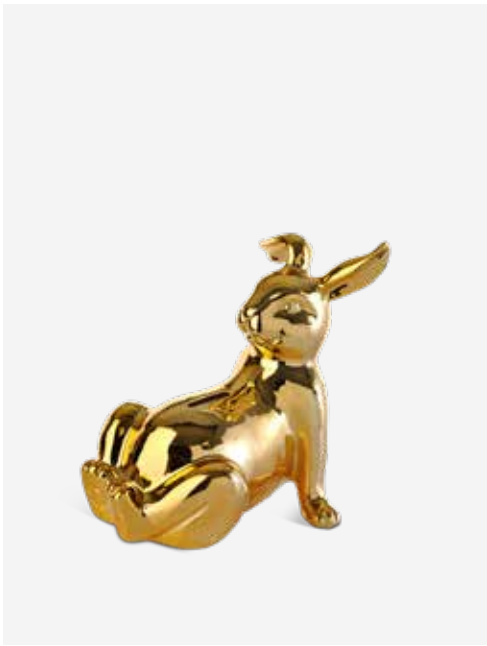

230-300-162

MOQ: 4 Pieces

Bunny Belly Moneybox

Colour: Gold
Materials: Porcelain
Dimensions: L21 x W16 x H22 cm
Design POLSPOTTEN studio
Collection: The heat
RRP: 90 EU