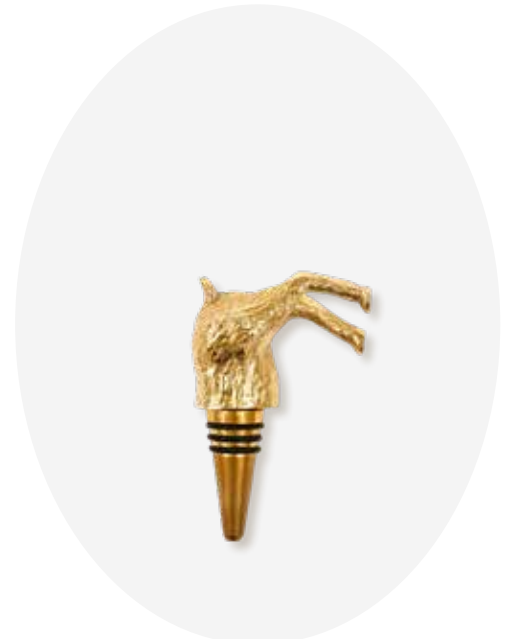

375-400-023

MOQ: 12 Pieces

Deer Wine Stopper

Colour: Gold
Materials: Metal
Dimensions: Ø40 x H8 cm
Design: POLSPOTTEN studio
Collection: The new
RRP: 40 EU