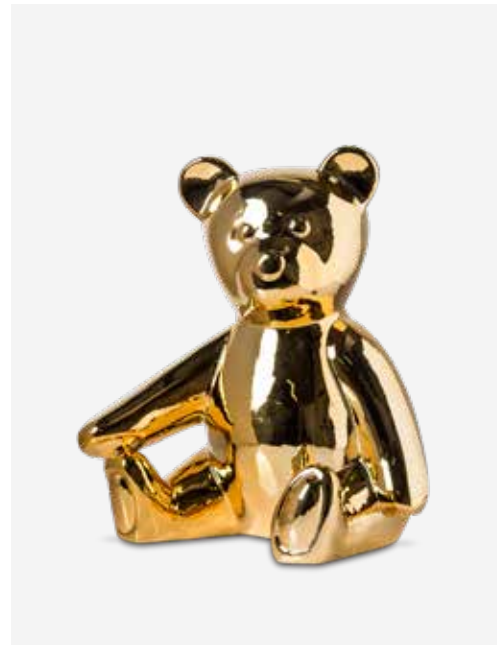

230-300-168

MOQ: 4 Pieces

Teddy Moneybox

Colour: Gold
Materials: Porcelain
Dimensions: L20 x W20 x H25 cm
Design POLSPOTTEN studio
Collection: The flair
RRP: 90 EU