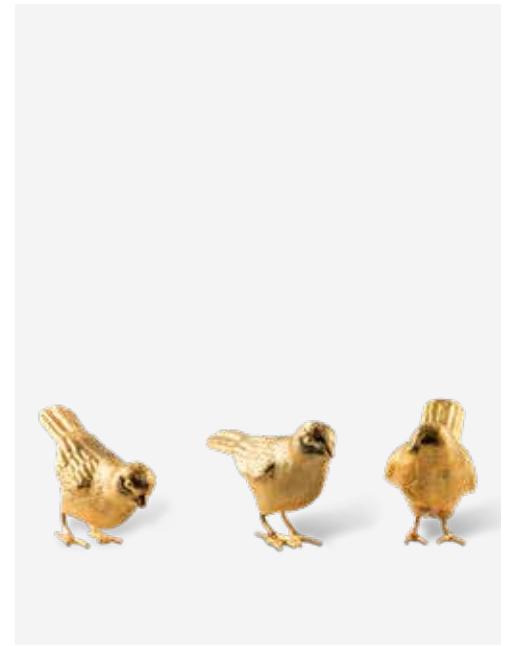

### *Rabbit Piggy Bank*

Colour: Dark blue  
Materials: Porcelain  
Dimensions: L18 x W14 x H24,5 cm  
Design POLSPOTTEN studio  
Collection: The heat  
RRP: 80 EU

140-300-232

MOQ: 2 Sets

*Paradise Birds*

Colour: Multi-colour  
 Materials: Glass  
 Dimensions: L9 x W5 x H5 cm each bird  
 Collection: The heat  
 RRP: 100 EU