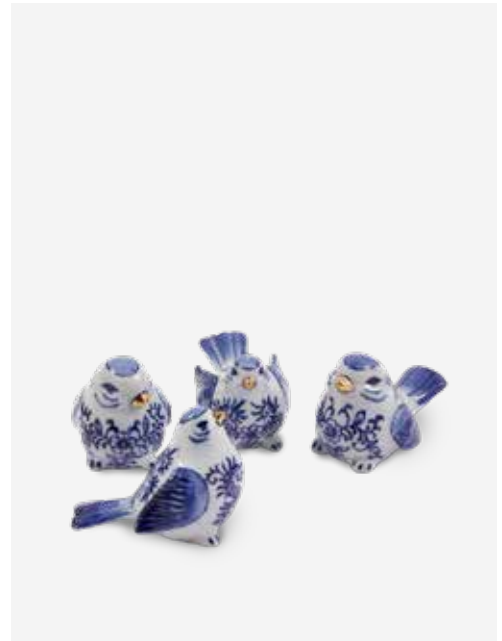

230-300-191

MOQ: 4 Pieces

Blue Bird Family

Colour: Dark blue
Materials: Porcelain
Dimensions:
L7.6/8/8.5/8.5 x W5/5/5/4.5
x 6/6/7/6 cm
Design POLSPOTTEN studio
Collection: The new
RRP: 50 EU