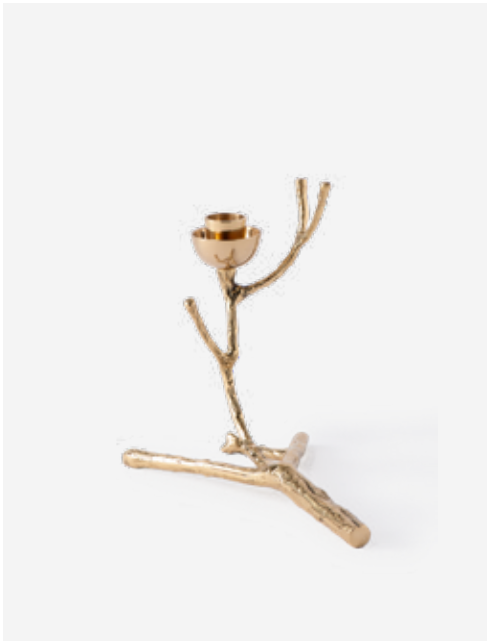

Colour: Silver  
Materials: Metal  
Dimensions: Ø40 H35 cm  
Design: Norman Trapman  
Collection: The flair  
RRP: 170 EU

375-225-022

MOQ: 2 Pieces

*Twiggy Candle Holder*

Colour: Silver  
Materials: Metal  
Dimensions: L30 x W30 x H30 cm  
Design: Norman Trapman  
Collection: The flair  
RRP: 160 EU