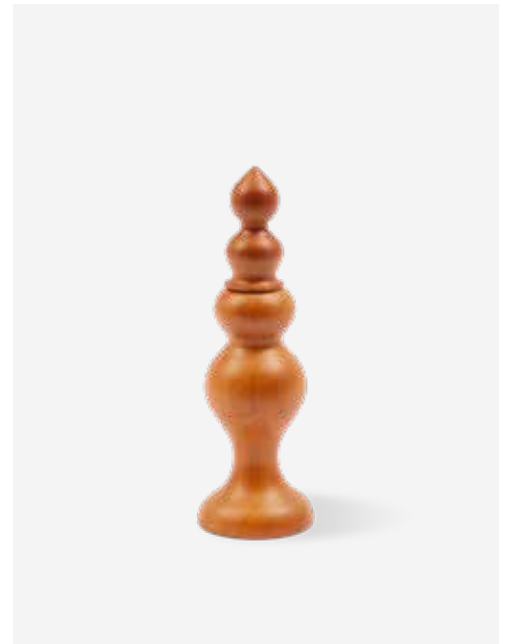

500-400-006

MOQ: 4 Pieces

Grinder Salt/Pepper - M

Colour: Dark brown
Materials: Wood
Dimensions: Ø8 H24,8 cm
Collection: The new
Design: POLSPOTTEN studio
RRP: 80 EU