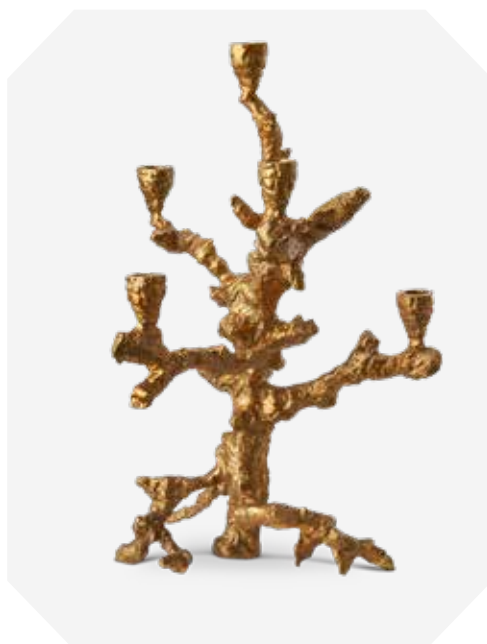

390-225-129

MOQ: 1 Piece

Apple Tree Candle Holder - L

Colour: Gold
Materials: Metal
Dimensions: L32 x W32 x H53 cm
Design POLSPOTTEN studio
Collection: The heat
RRP: 270 EU