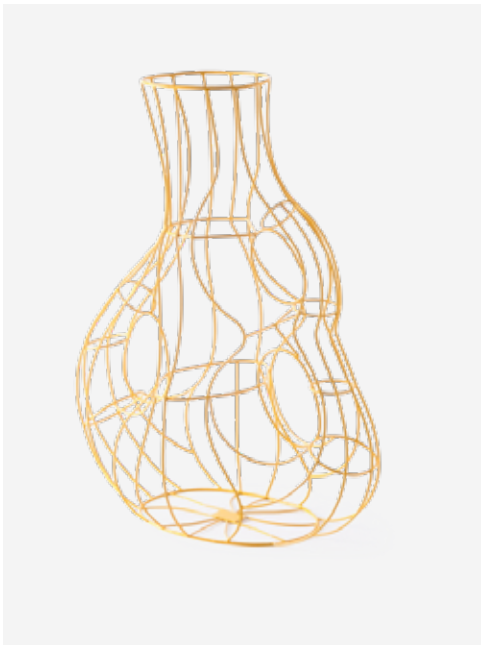

300-300-174

MOQ: 1 Piece

Three Ears Frame Vase - L

Colour: Yellow
Materials: Metal
Dimensions: L58 x W33 x H75 cm
Design: Norman Trapman
Outdoor use
Collection: The new
RRP: 250 EU