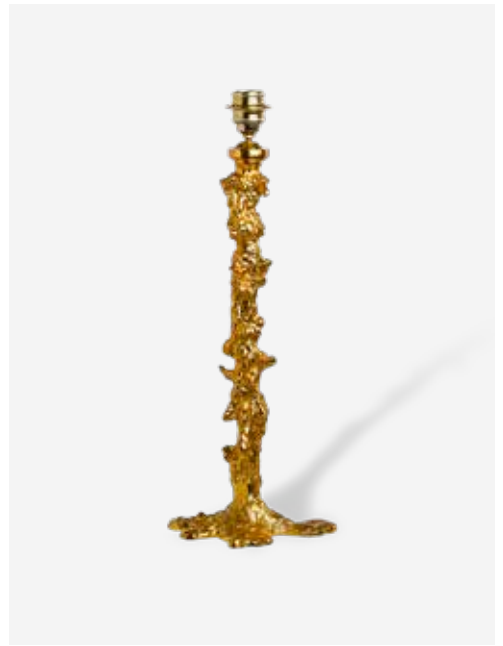

390-450-017

MOQ: 4 Pieces

Drip Lamp Base

Colour: Gold
Materials: Metal
Dimensions: L19 x W22 x H56 cm
Incl. 250cm black wire and hand switch
Designer: Pascal Smelik
Collection: The new
RRP: 330 EU