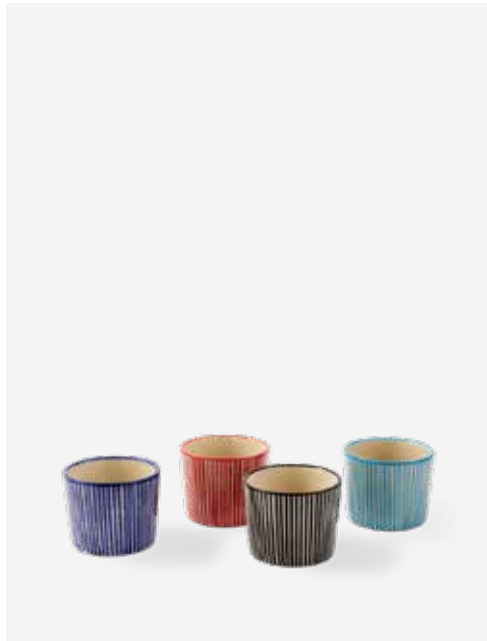

240-400-013

MOQ: 8 Sets

Marine Striped Espresso Cups

Colour: Multi-colour
Materials: Ceramic
Dimensions: Ø7 x H5,5 cm
Design: POLSPOTTEN studio
Collection: The new
RRP: 30 EU