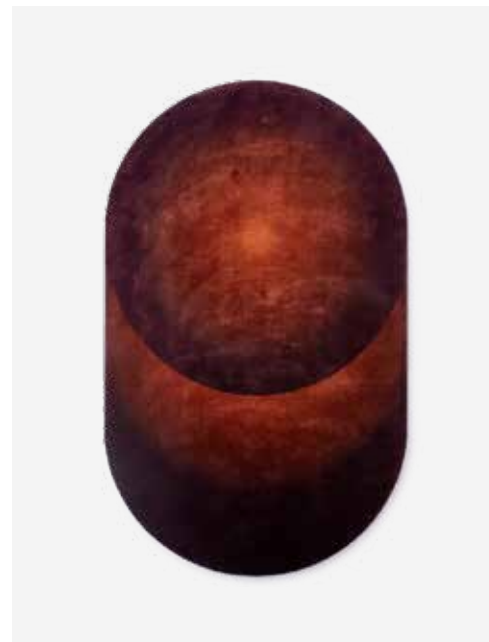

550-300-244

MOQ: 1 Piece

Optical Oval Rug

Colour: Rust red

Materials: Textile (100% polyamide with backing)

Made of recycled plastics

Dimensions: L300 x W180 cm

Collection: The flair

RRP: 3200 EU