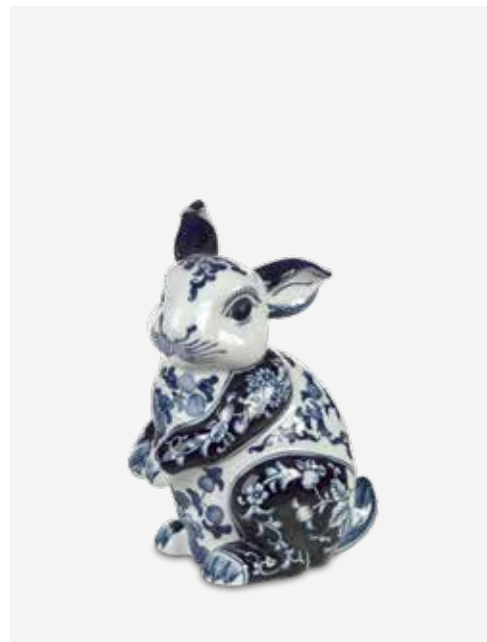

230-400-306

MOQ: 4 Pieces

Rabbit Piggy Bank

Colour: Dark blue
Materials: Porcelain
Dimensions: L18 x W14 x H24,5 cm
Design POLSPOTTEN studio
Collection: The heat
RRP: 80 EU