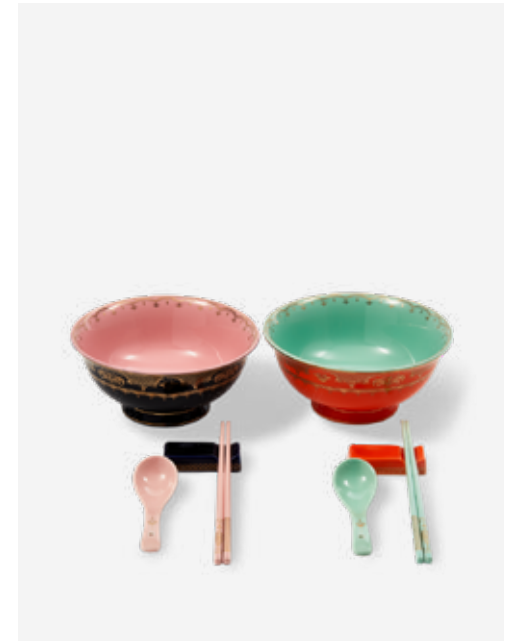

230-400-625

MOQ: 2 Sets

Grandpa Ramen Set

Colour: Multi-colour
Materials: Porcelain
Dimensions: Bowl: Ø20,7 x H9,3 cm,
spoon: L14,1 x W4,5 cm, chopstick holder: L24,9 cm,
chopstick: L8 x W3,7 x H2 cm
Design: POLSPOTTEN studio
Handwash only
Collection: The new
RRP: 150 EU