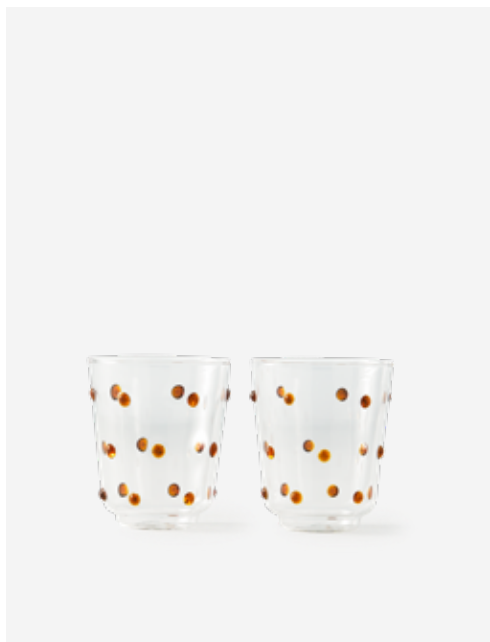

140-230-147

MOQ: 8 Sets

Nob Tumblers

Colour: Yellow

Materials: Borosilicate glass

Dimensions: Ø8,5 x H10 cm per glass

Design: POLSPOTTEN studio

Dishwasher safe

Collection: The heat

RRP: 30 EU