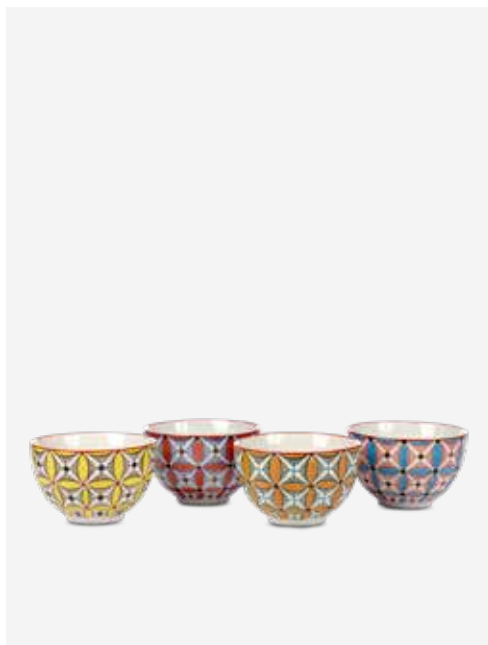

230-400-159

MOQ: 8 Sets

Hippy Snack Bowls

Colour: Multi-colour
Materials: Ceramic
Dimensions: Ø12,5 x H7,5 cm per bowl
Design: POLSPOTTEN studio
Dishwasher safe
Collection: The heat
RRP: 60 EU