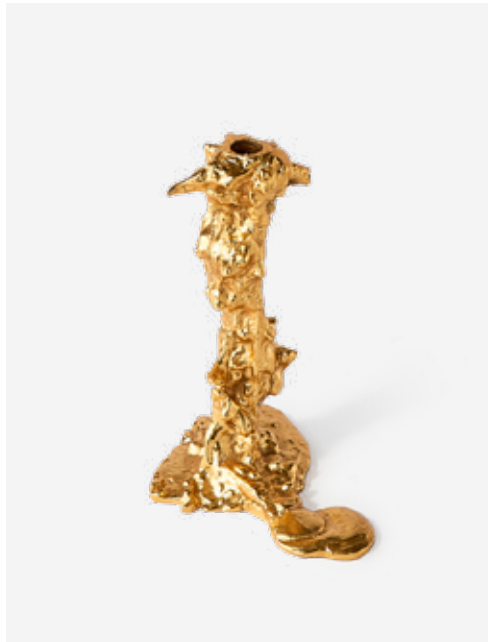

Colour: Silver  
Materials: Metal  
Dimensions: L20 x W22 x H50 cm  
Design: Pascal Smelik  
Collection: The heat  
RRP: 200 EU

390-225-133

MOQ: 12 Pieces

*Drip Candle Holder - S*

Colour: Gold  
Materials: Metal  
Dimensions: L14 x W8 x H14 cm  
Design: Pascal Smelik  
Collection: The core  
RRP: 60 EU