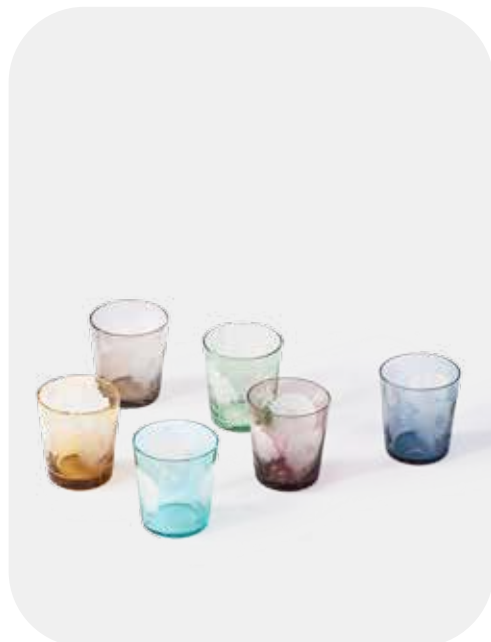

140-230-097

MOQ: 4 Sets

Peony Tumblers

Colour: Multi-colour
Materials: Glass
Dimensions: Ø9 x H10 cm per glass
Design: POLSPOTTEN studio
Dishwasher safe
Collection: The heat
RRP: 140 EU