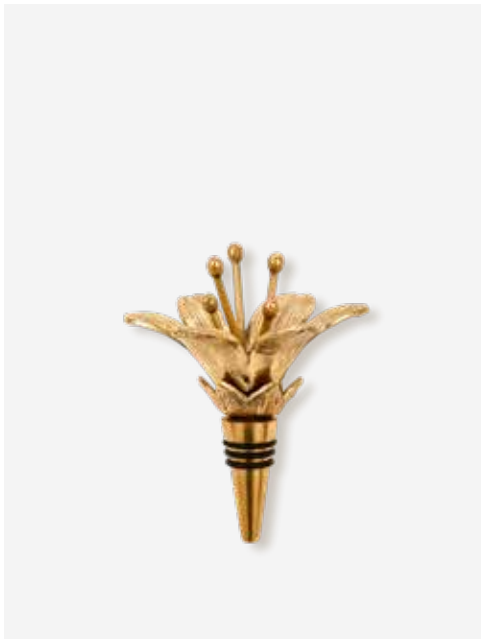

Colour: White  
Materials: Porcelain  
Dimensions: Ø40 H8 cm  
Design: POLSPOTTEN studio  
Collection: The new  
RRP: 120 EU

375-400-021

MOQ: 8 Pieces

*Lilly Napkin Holder*

Colour: Gold  
Materials: Metal  
Dimensions: L4,5 x W2 x H9 cm  
Design: POLSPOTTEN studio  
Collection: The new  
RRP: 70 EU