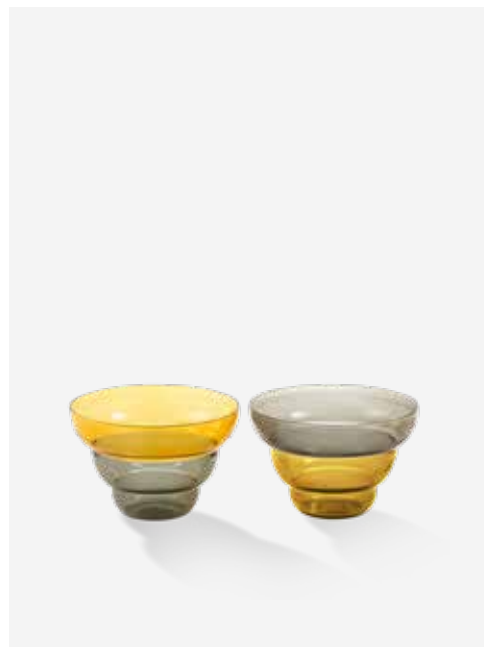

140-230-181

MOQ: 4 Sets

Mizu Kiri Snack Bowls

Colour: Yellow
Materials: Glass
Dimensions: Ø15,6 H10,3 cm per bowl
Design: POLSPOTTEN studio
Dishwasher safe
Collection: The new
RRP: 80 EU