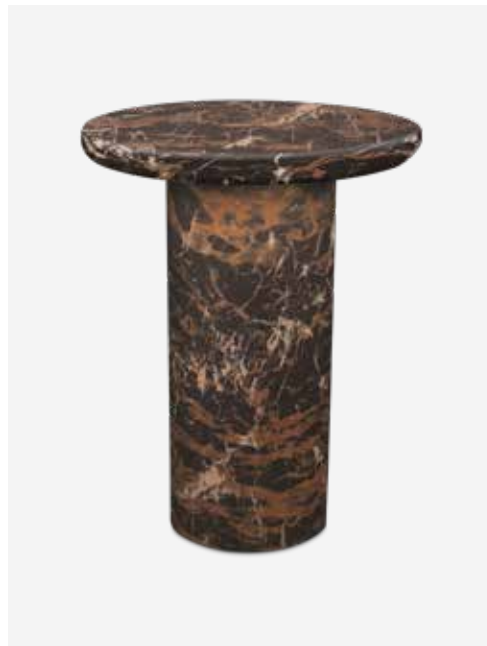

530-010-012

MOQ: 1 Piece

Mob Side Table

Colour: Dark brown
Materials: Synthetic material
Dimensions: Ø40 x H50 cm
Indoor use only
Collection: The flair
RRP: 490 EU