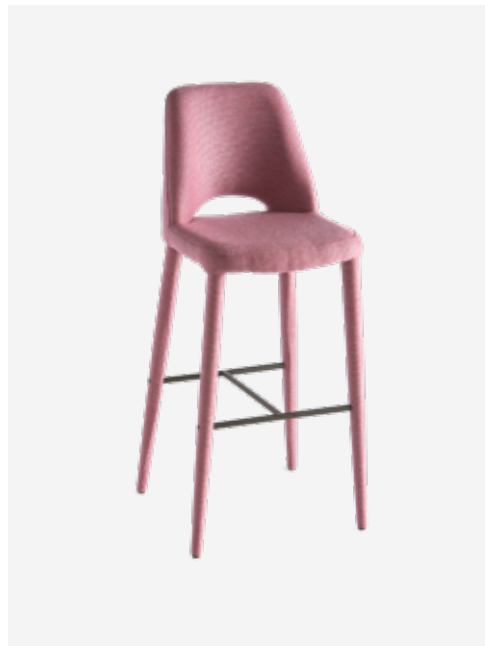

588-020-034

MOQ: 1 Piece

Holy Barstool Berry

Colour: Light pink
Materials: Textile (100% olefin)
Dimensions: W43 x D52,5 x H103,5 cm
Design: POLSPOTTEN studio
Collection: The flair
RRP: 400 EU