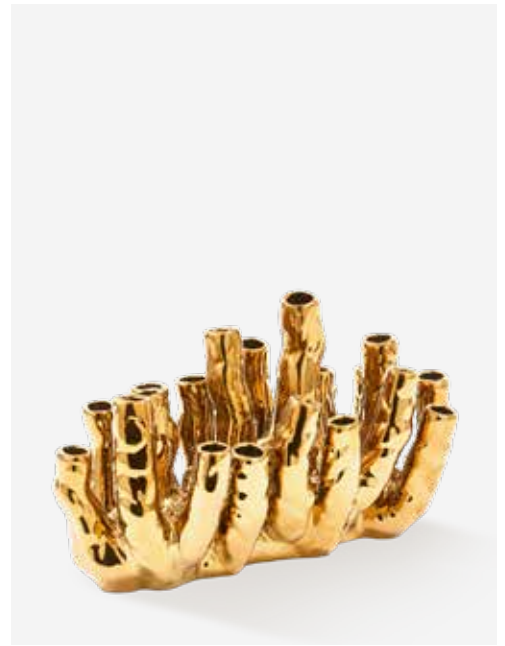

230-205-425   MOQ: 2 Pieces

Coral Reef Vase

Colour: Gold
Materials: Porcelain
Dimensions: L40 x W16 x H24 cm
Design: Norman Trapman
Collection: The new
RRP: 360 EU