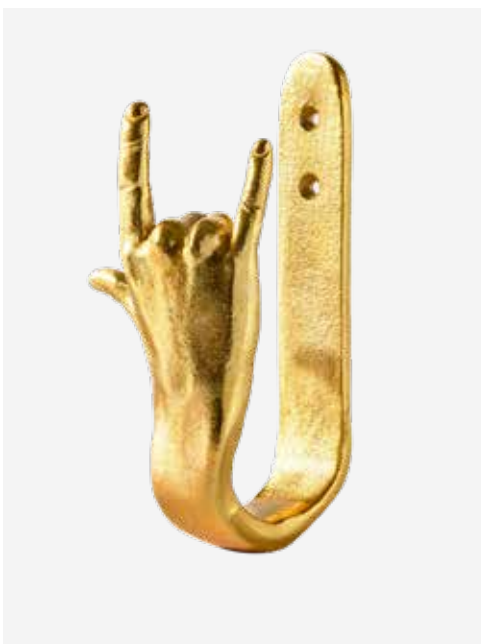

390-300-049

MOQ: 12 Pieces

I Love You Hook

Colour: Gold
Materials: Metal
Dimensions: L9 x W6 x H16 cm
Design: MODO architettura + design
Collection: The heat
RRP: 90 EU