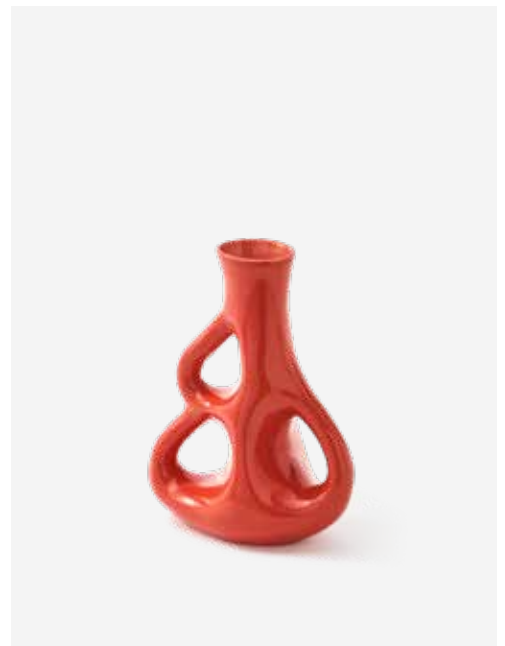

240-205-056

MOQ: 6 Pieces

Three Ears Vase - S

Colour: Coral red
Materials: Ceramic
Dimensions: L17 x W9 x H21 cm
Design: Norman Trapman
Collection: The new
RRP: 50 EU