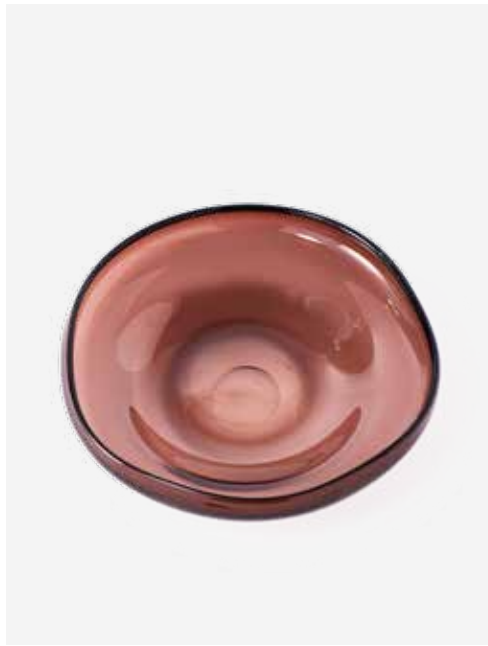

140-300-249

MOQ: 4 Pieces

Eye Plate - S

Colour: Dark brown
Materials: Glass
Dimensions: Ø30 x H7 cm
Collection: The flair
RRP: 130 EU