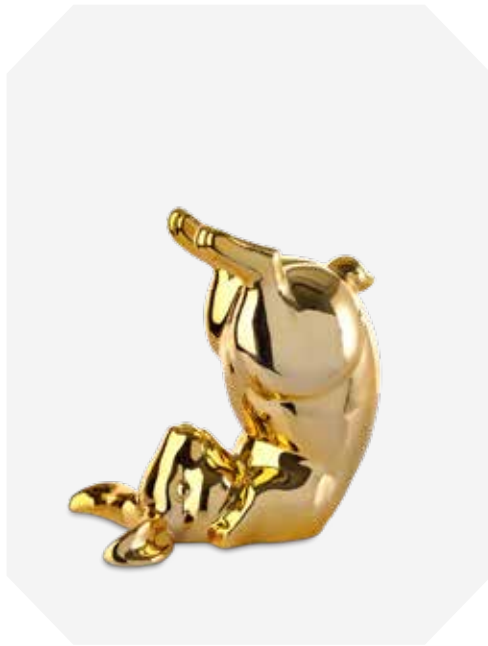

230-300-163

MOQ: 4 Pieces

Bunny Bum Moneybox

Colour: Gold
Materials: Porcelain
Dimensions: L13 x W20 x H21 cm
Design POLSPOTTEN studio
Collection: The flair
RRP: 90 EU