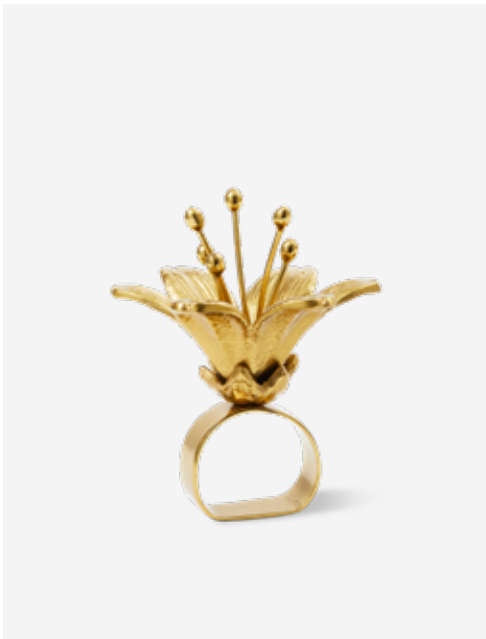

375-400-021

MOQ: 8 Pieces

Lilly Napkin Holder

Colour: Gold
Materials: Metal
Dimensions: L4,5 x W2 x H9 cm
Design: POLSPOTTEN studio
Collection: The new
RRP: 70 EU