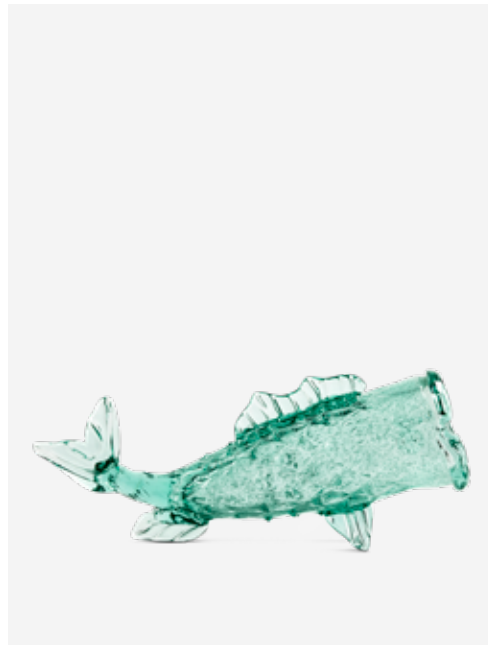

120-300-004

MOQ: 2 Pieces

Fish Jar

Colour: Transparant
Materials: Glass
Dimensions: L48 x W12 x H20 cm
Collection: The heat
RRP: 100 EU