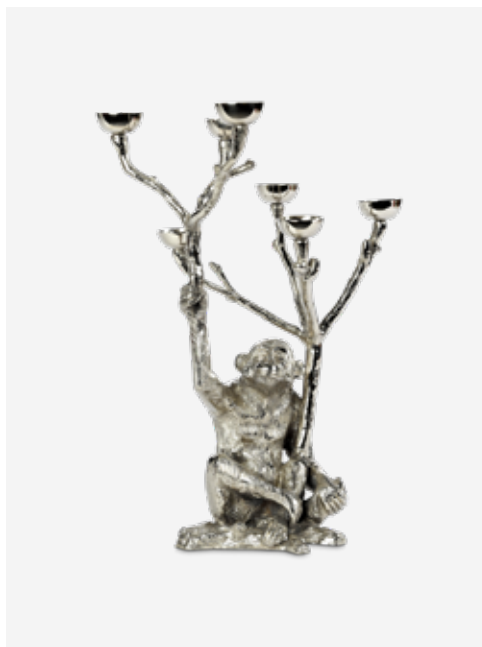

375-225-035

MOQ: 2 Pieces

Monkey Candle Holder

Colour: Silver
Materials: Metal
Dimensions: Ø31 x H40 cm
Design: POLSPOTTEN studio
Collection: The flair
RRP: 280 EU