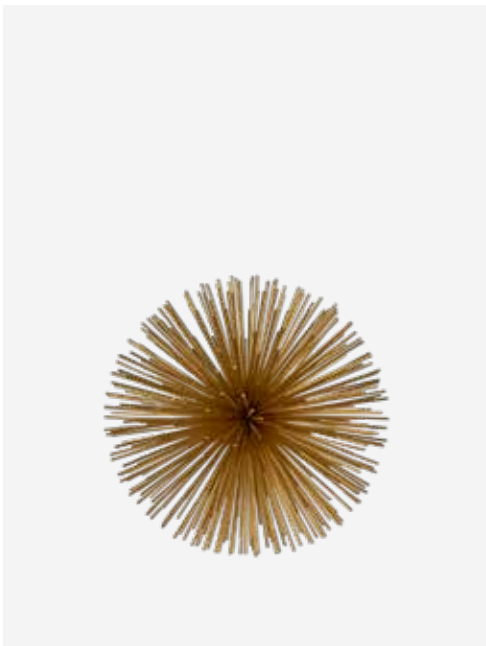

300-300-096

MOQ: 8 Pieces

Prickle - S

Colour: Gold
Materials: Metal
Dimensions: Ø18 x H18 cm
Design: POLSPOTTEN studio
Collection: The heat
RRP: 40 EU