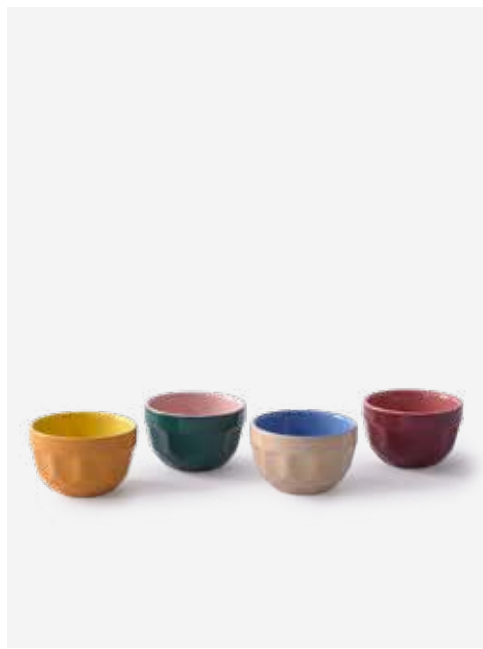

230-400-555

MOQ: 4 Sets

Cappuccino Multi-colour

Colour: Multi-colour
Materials: Ceramic
Dimensions: Ø8,5 x H5,3 cm
Collection: The heat
Design: POLSPOTTEN studio
Dishwasher safe
RRP: 50 EU

LA MARZOCCO

Add play to coffee.

Inspired by one of the first original La Marzocco coffee machines designed in 1927, the cups represent the fun and artisanal nature of both brands.

Elevate your coffee moments with the La Marzocco X POLSPOTTEN coffee cups.