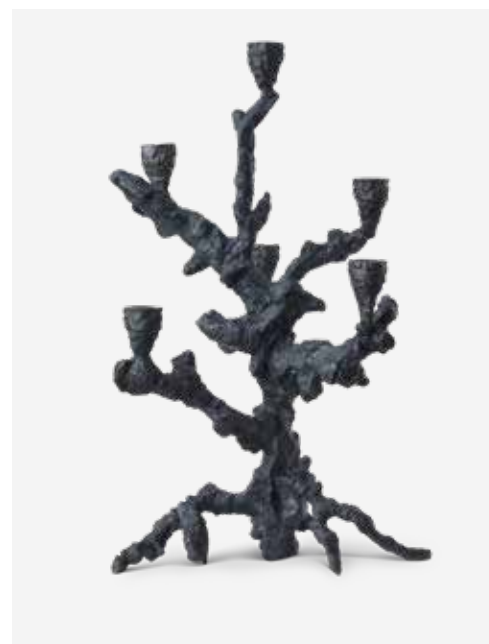

Colour: Gold  
 Materials: Metal  
 Dimensions: L25 x W27 x H32,5 cm  
 Design POLSPOTTEN studio  
 Collection: The heat  
 RRP: 170 EU

390-225-129

MOQ: 1 Piece

*Apple Tree Candle Holder - L*

Colour: Gold  
 Materials: Metal  
 Dimensions: L32 x W32 x H53 cm  
 Design POLSPOTTEN studio  
 Collection: The heat  
 RRP: 270 EU