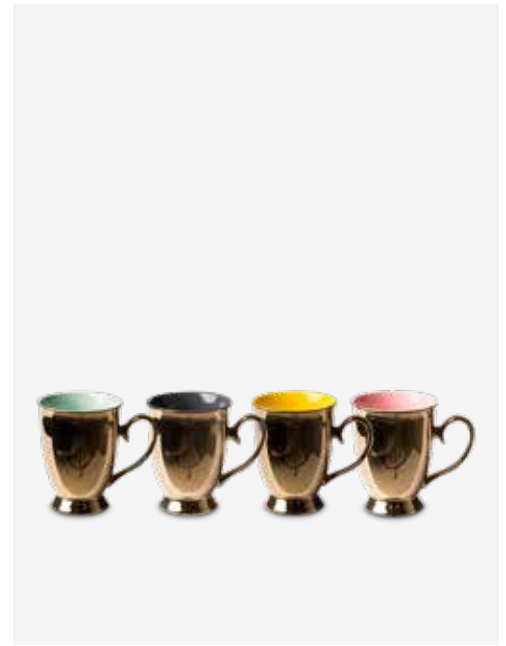

230-400-539

MOQ: 8 Sets

Legacy Mugs

Colour: Multi-colour
Materials: Porcelain
Dimensions: L12 x W8,4 x H11,2 cm
Design: POLSPOTTEN studio
Handwash only
Collection: The flair
RRP: 100 EU