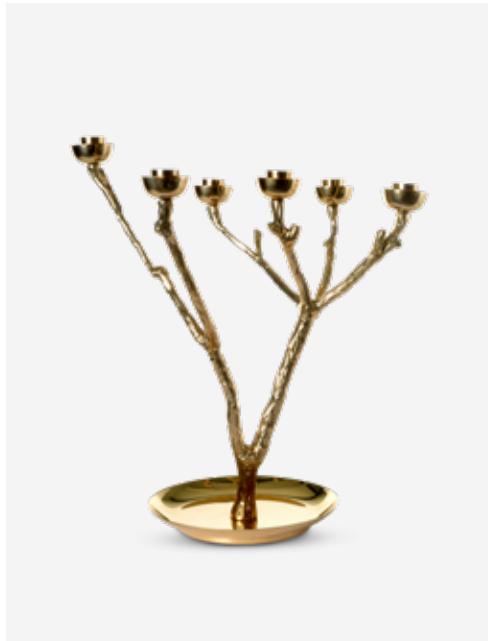

375-225-057

MOQ: 4 Pieces

Twiggy Candle Holder - S

Colour: Gold
Materials: Metal
Dimensions: Ø40 x H35 cm
Design: Norman Trapman
Collection: The flair
RRP: 180 EU