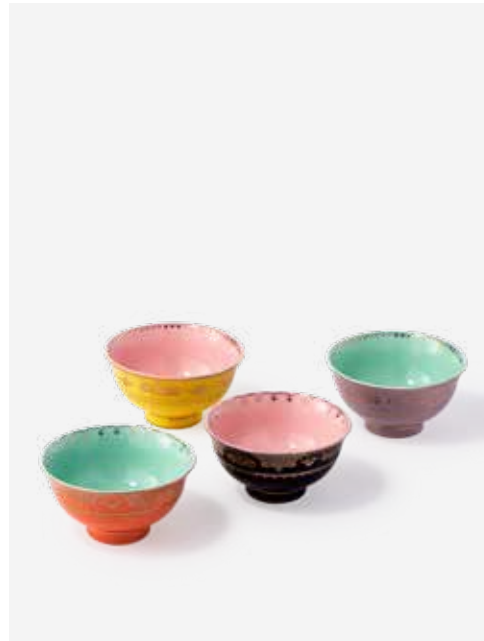

230-400-547

MOQ: 8 Sets

Grandpa Bowls

Colour: Multi-colour
Materials: Porcelain
Dimensions: Ø12,3 x H6,4 cm
Design: POLSPOTTEN studio
Handwash only
Collection: The heat
RRP: 150 EU