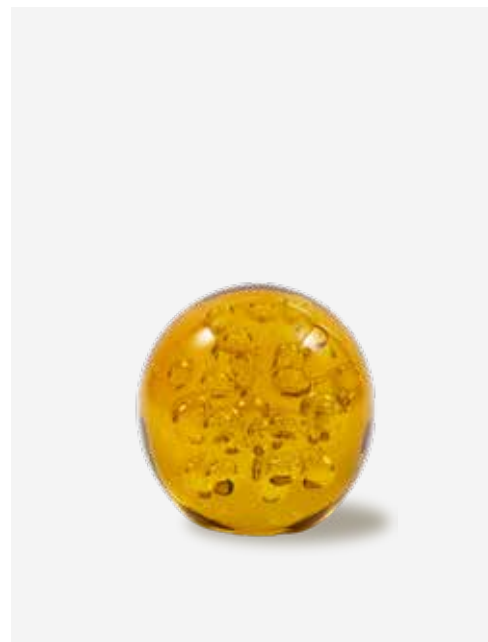

140-300-281

MOQ: 8 Pieces

Bubble Glass Ball - S

Colour: Yellow
Materials: Glass
Dimensions: Ø8 x H8 cm
Design: POLSPOTTEN studio
Collection: The new
RRP: 25 EU