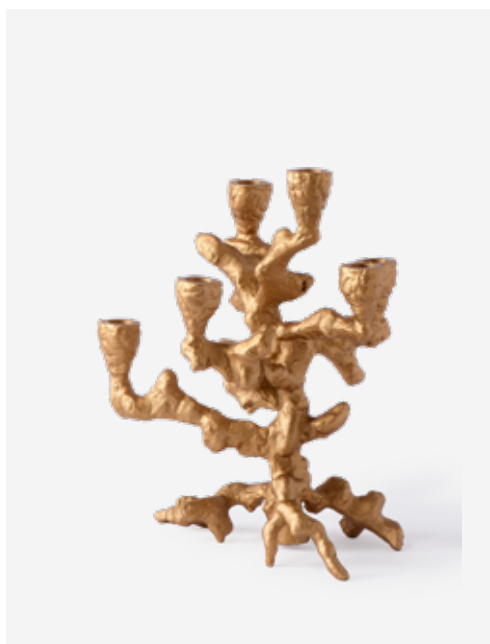

390-225-146

MOQ: 2 Pieces

Apple Tree Candle Holder - S

Colour: Gold
Materials: Metal
Dimensions: L25 x W27 x H32,5 cm
Design POLSPOTTEN studio
Collection: The heat
RRP: 170 EU