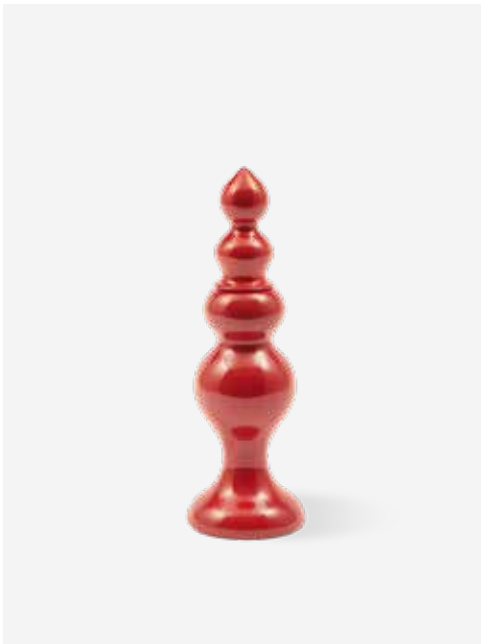

Colour: Yellow  
Materials: Porcelain  
Dimensions: cups: Ø28,5 x H1,85 cm  
Collection: The heat  
Design: POLSPOTTEN studio  
Handwash only  
RRP: 90 EU

230-400-573

MOQ: 12 Sets

*Digi Espresso*

Colour: Yellow  
Materials: Porcelain  
Dimensions: cup: Ø6,3 x H6 cm,  
saucer: Ø10,7 x H1,6 cm  
Collection: The flair  
Design: POLSPOTTEN studio  
Handwash only  
RRP: 50 EU