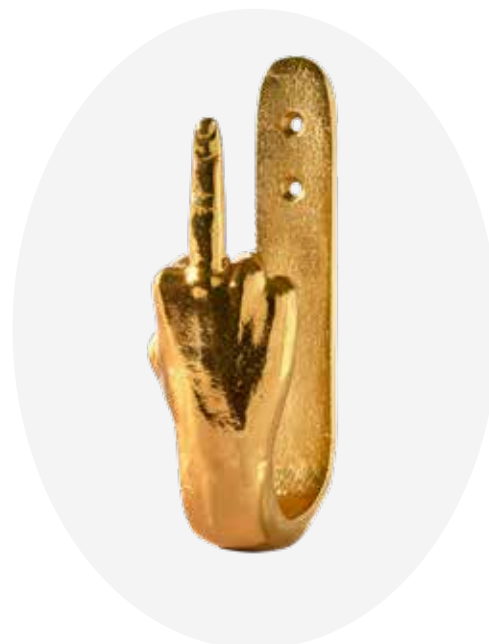

390-300-047

MOQ: 12 Pieces

F-You Hook

Colour: Gold
Materials: Metal
Dimensions: L9 x W6 x H16 cm
Design: MODO architettura + design
Collection: The heat
RRP: 90 EU