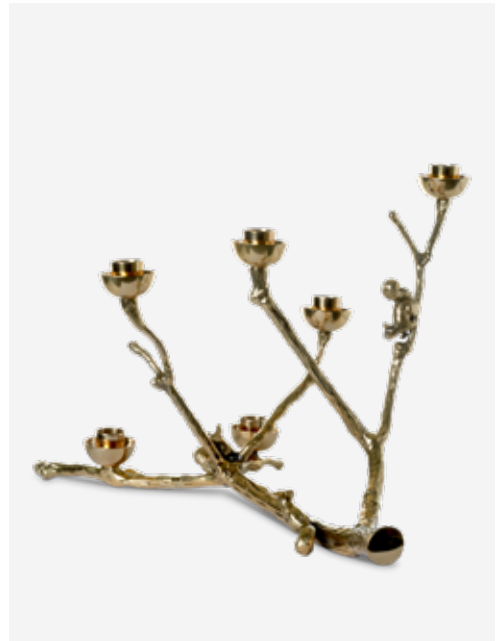

*Twiggy Candle Holder - S*

Colour: Gold  
Materials: Metal  
Dimensions: Ø40 x H35 cm  
Design: Norman Trapman  
Collection: The flair  
RRP: 180 EU

375-225-055

MOQ: 2 Pieces

*Twiggy Candle Holder*

Colour: Gold  
Materials: Metal  
Dimensions: L30 x W30 x H30 cm  
Design: Norman Trapman  
Collection: The flair  
RRP: 170 EU