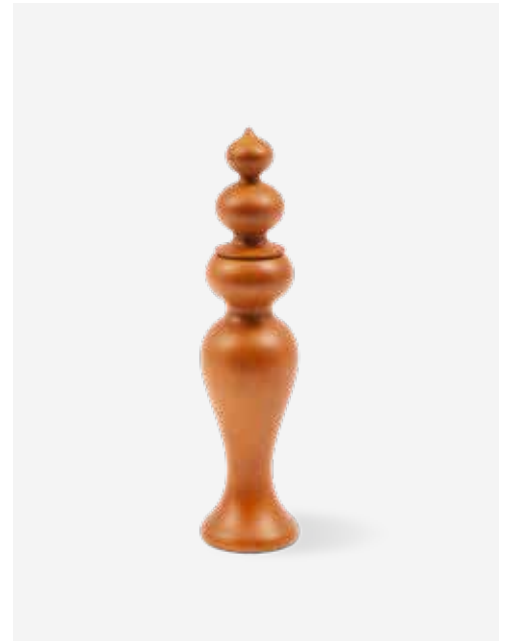

500-400-007

MOQ: 4 Pieces

Grinder Salt/Pepper - L

Colour: Dark brown
Materials: Wood
Dimensions: Ø8 x H28 cm
Collection: The new
Design: POLSPOTTEN studio
RRP: 90 EU