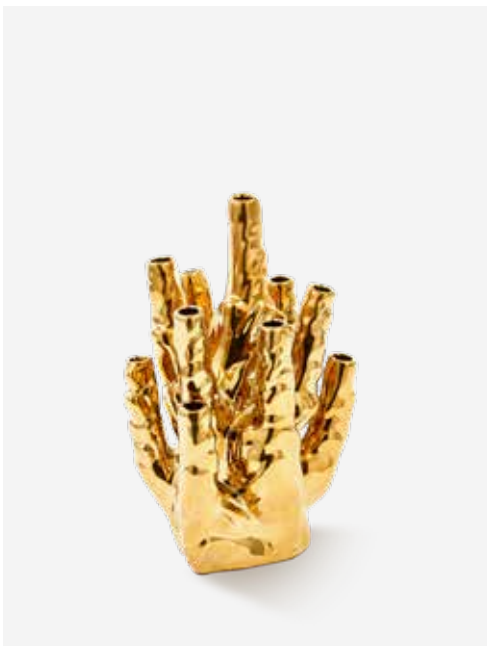

Colour: Gold  
Materials: Porcelain  
Dimensions: L14 x W11,5 x H26 cm  
Design: POLSPOTTEN studio  
Collection: The flair  
RRP: 60 EU

240-205-122

MOQ: 8 Pieces

*Log Vase - M*

Colour: Dark grey  
Materials: Porcelain  
Dimensions: L14 x W11,5 x H26 cm  
Design: POLSPOTTEN studio  
Collection: The new  
RRP: 60 EU