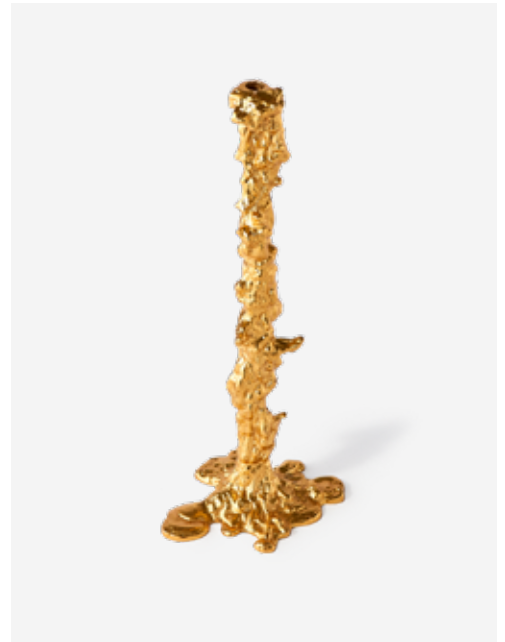

390-225-135

MOQ: 2 Pieces

Drip Candle Holder - XXL

Colour: Gold
Materials: Metal
Dimensions: L20 x W22 x H50 cm
Design: Pascal Smelik
Collection: The heat
RRP: 200 EU