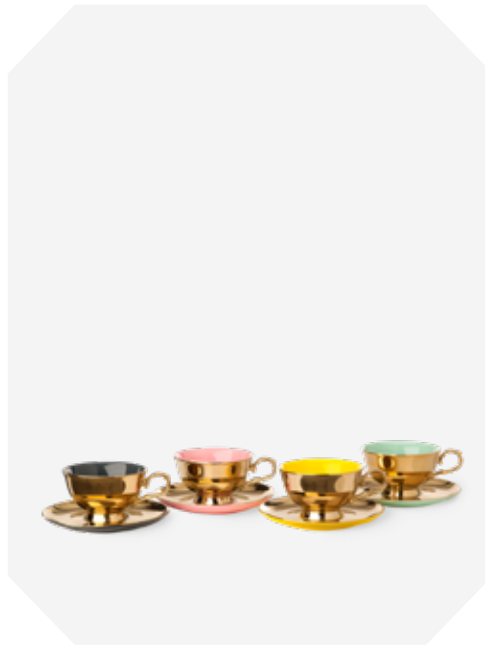

*Legacy Teapot*

Colour: Gold  
 Materials: Porcelain  
 Dimensions: L24,5 x W14,8 x H14,5 cm  
 Design: POLSPOTTEN studio  
 Handwash only  
 Collection: The flair  
 RRP: 90 EU

230-400-522

MOQ: 8 Sets

*Legacy Teacups*