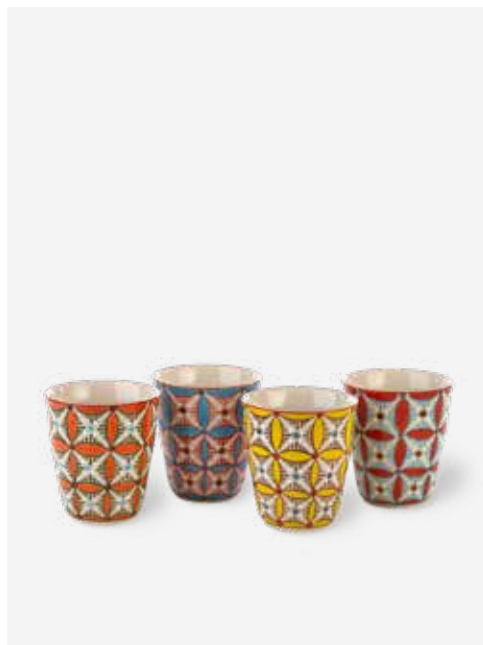

### *Undressed Bowls*

Colour: White  
Materials: Porcelain  
Dimensions: Ø11,5 x H5 cm per bowl  
Design: Esther Horchner  
Collection: The flair  
RRP: 90 EU

230-400-159

MOQ: 8 Sets

*Hippy Snack Bowls*

Colour: Multi-colour  
 Materials: Ceramic  
 Dimensions: Ø12,5 x H7,5 cm per bowl  
 Design: POLSPOTTEN studio  
 Dishwasher safe  
 Collection: The heat  
 RRP: 60 EU