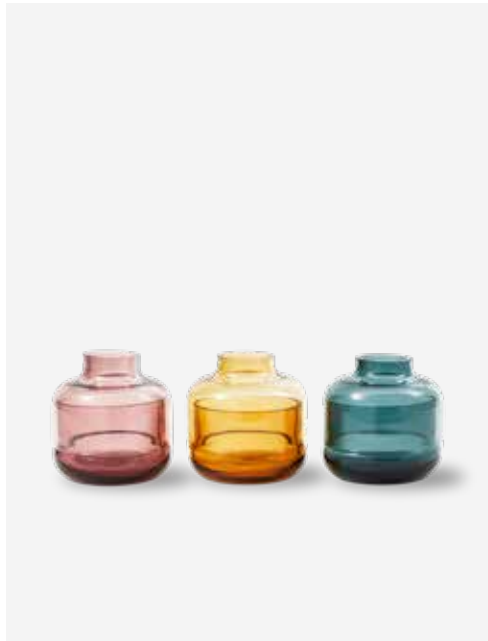

140-225-076

MOQ: 8 Pieces

Formy Candle Holders

Colour: Multi-colour
Materials: Glass
Dimensions: Ø9,4 H9,3 cm
Collection: The new
RRP: 65 EU