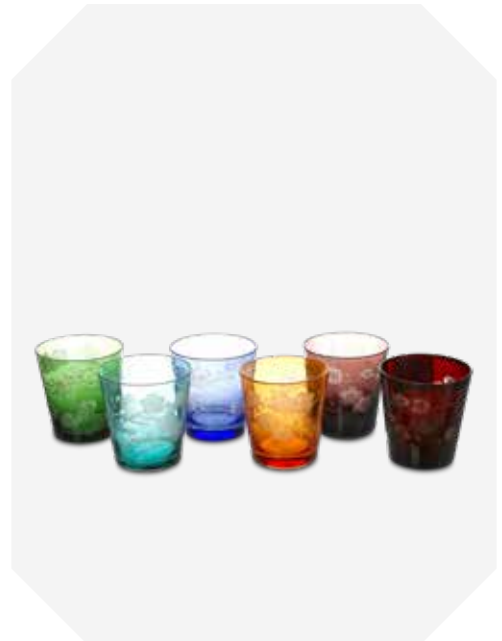

140-230-062

MOQ: 4 Sets

Blossom Glasses

Colour: Multi-colour
Materials: Glass
Dimensions: Ø8,0 x H8,5 cm per glass
Design: POLSPOTTEN studio
Dishwasher safe
Collection: The heat
RRP: 140 EU