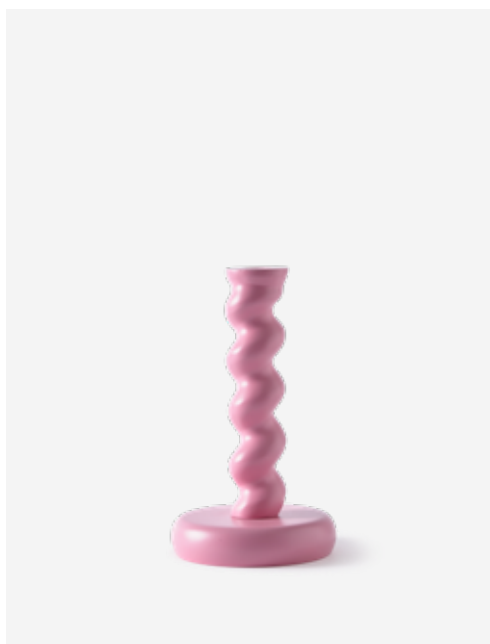

390-225-170

MOQ: 4 Pieces

Twister Candle Holder - M

Colour: Light pink
Materials: Metal
Dimensions: Ø14 x H24 cm
Design: Studio Cuno
Collection: The new
RRP: 90 EU