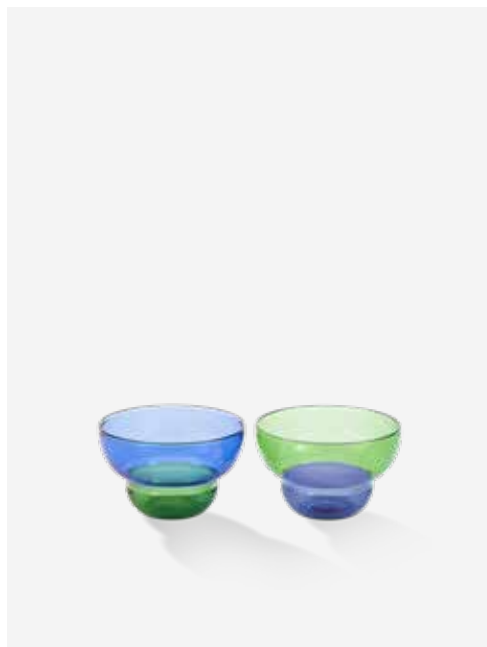

140-230-186

MOQ: 6 Sets

Mizu Kiri Cups

Colour: Dark blue
Materials: Glass
Dimensions: Ø10 H6 cm per cup
Design: POLSPOTTEN studio
Dishwasher safe
Collection: The new
RRP: 40 EU