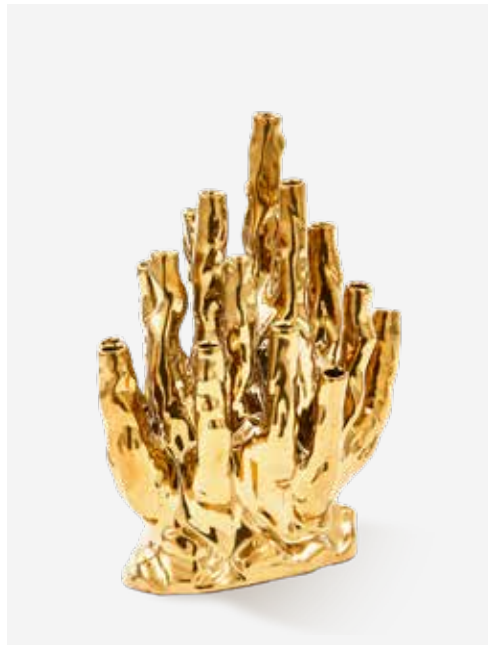

230-205-422   MOQ: 4 Pieces

Coral Vase 20-tulips

Colour: Gold
Materials: Porcelain
Dimensions: L30 x W18 x H45 cm
Design: Norman Trapman
Collection: The new
RRP: 380 EU