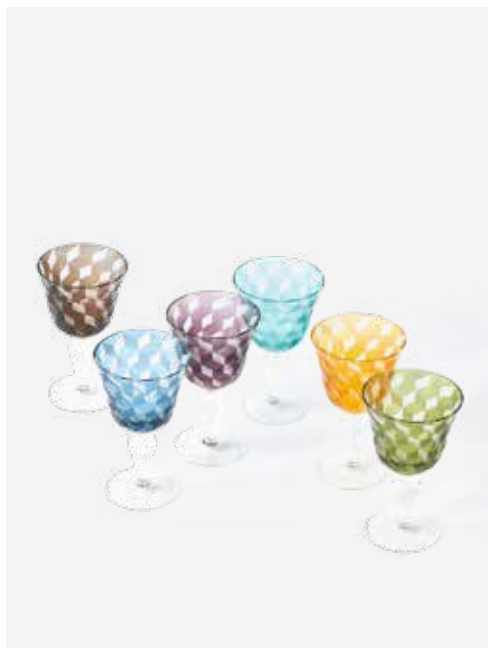

140-230-111

MOQ: 4 Sets

Blocks Wine Glasses

Colour: Multi-colour
Materials: Glass
Dimensions: Ø10 x H17 cm per glass
Design: POLSPOTTEN studio
Dishwasher safe
Collection: The flair
RRP: 160 EU