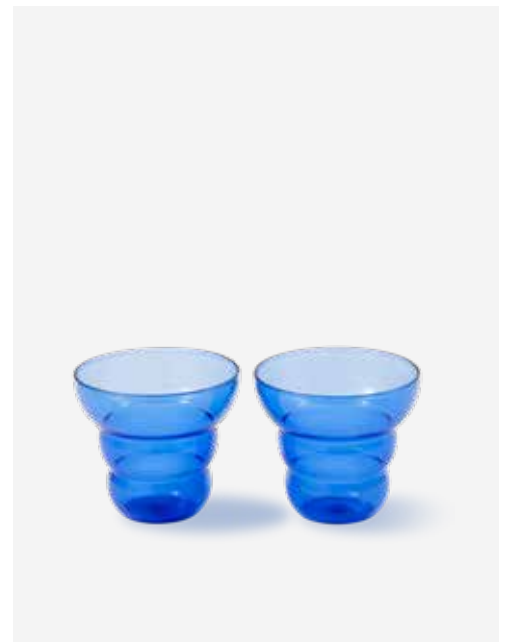

Colour: Dark blue  
 Materials: Glass  
 Dimensions: Ø10 H6 cm per cup  
 Design: POLSPOTTEN studio  
 Dishwasher safe  
 Collection: The new  
 RRP: 50 EU

140-230-188

MOQ: 6 Sets

*Mizu Kiri Tumblers*

Colour: Dark blue  
 Materials: Glass  
 Dimensions: Ø10 H9 cm per glass  
 Design: POLSPOTTEN studio  
 Dishwasher safe  
 Collection: The new  
 RRP: 40 EU